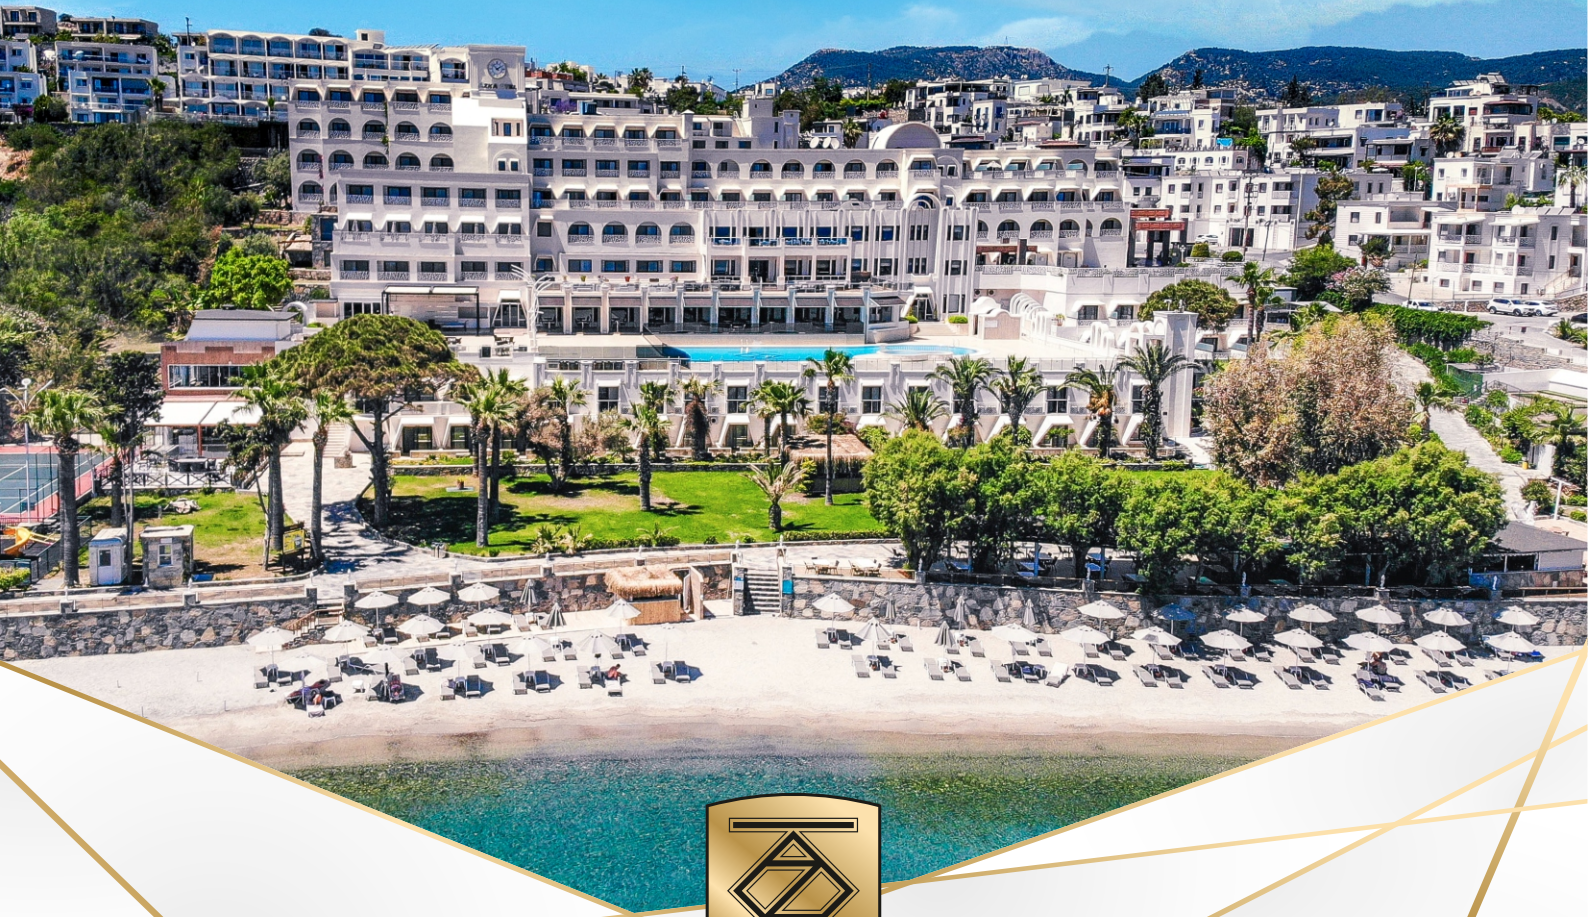

2022 SUMMER SEASON AZKA HOTEL FACT SHEET